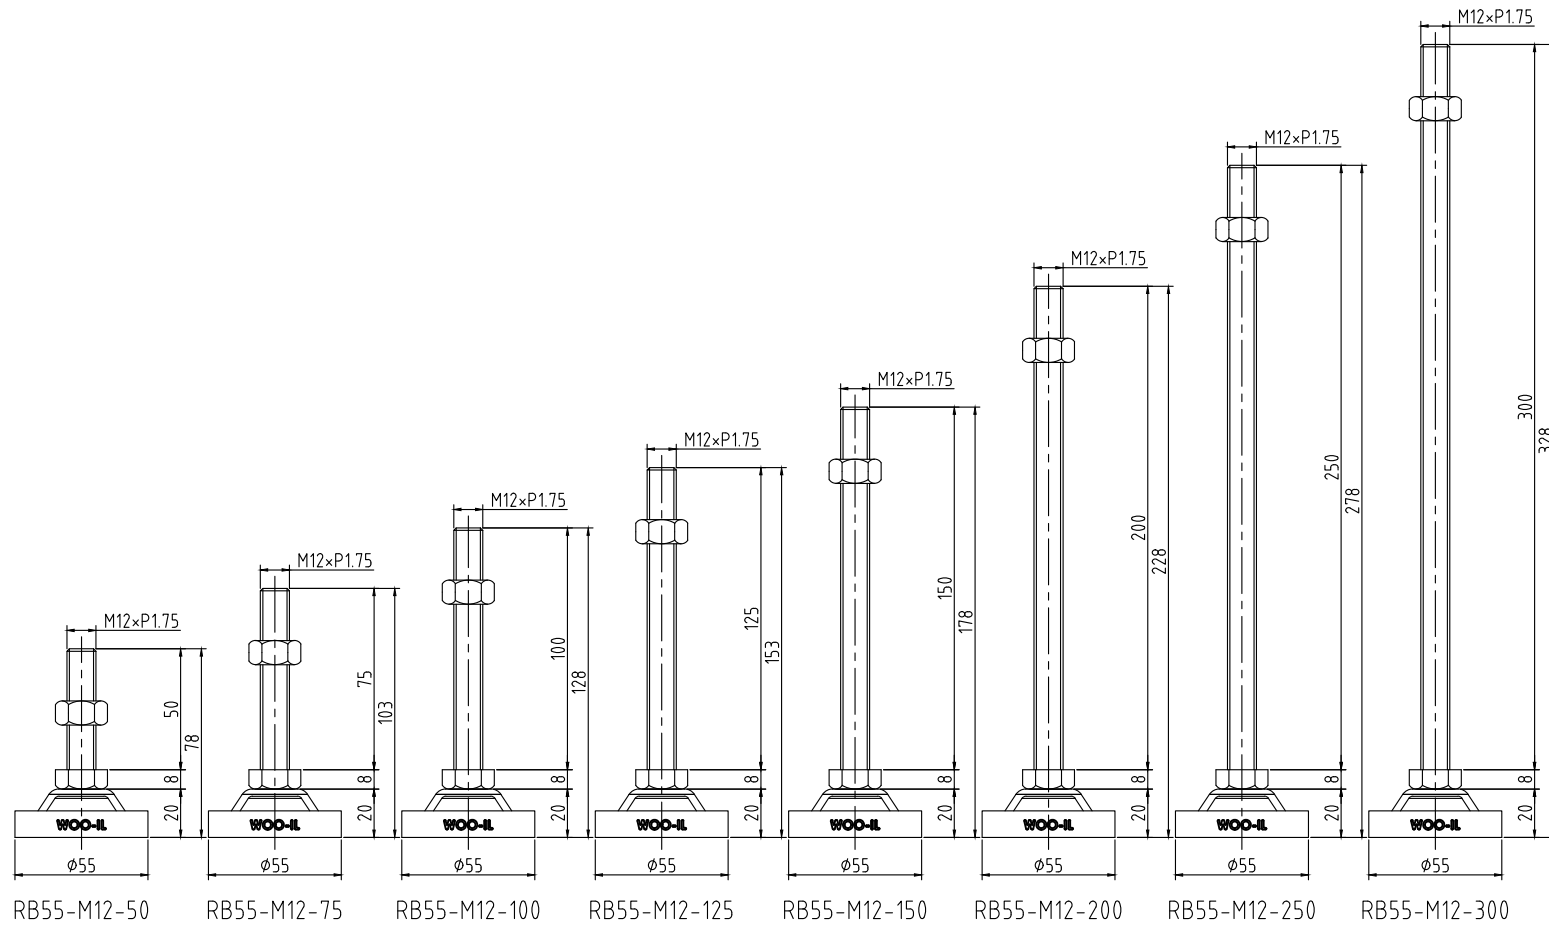

RB-55 M12

No.	PART	MATERIAL	Q'TY	REMARK	
SIZE	A1	DESIGNED	CHECKED	APPROVED	DATE
UNIT	mm	US.Hwang	HJ.Kim	HJ.Kim	20.01.06
SCALE	1 : 1				

WOO - IL INDUSTRY Co., Ltd.