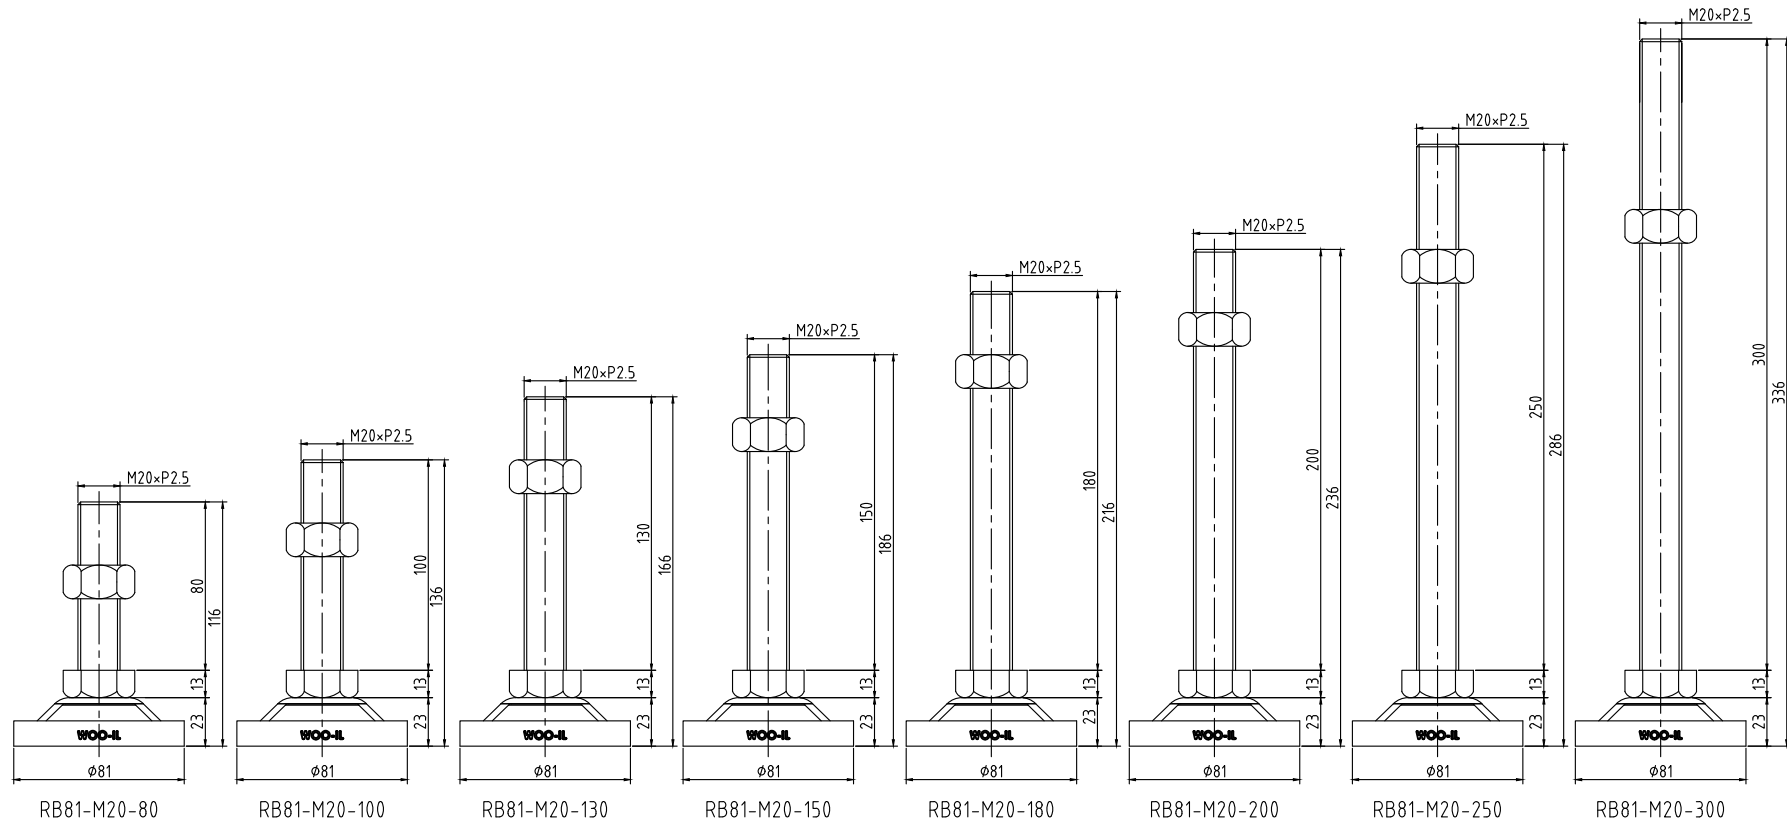

RB-81 M20

No.	PART		MATERIAL	Q'TY	REMARK	
SIZE	A1	DESIGNED	CHECKED	APPROVED	DATE	ITEM
UNIT	mm	US.Hwang	HJ.Kim	HJ.Kim	20.01.06	RB81-M20
SCALE	1 : 1					

 **WOO - IL INDUSTRY Co., Ltd.**